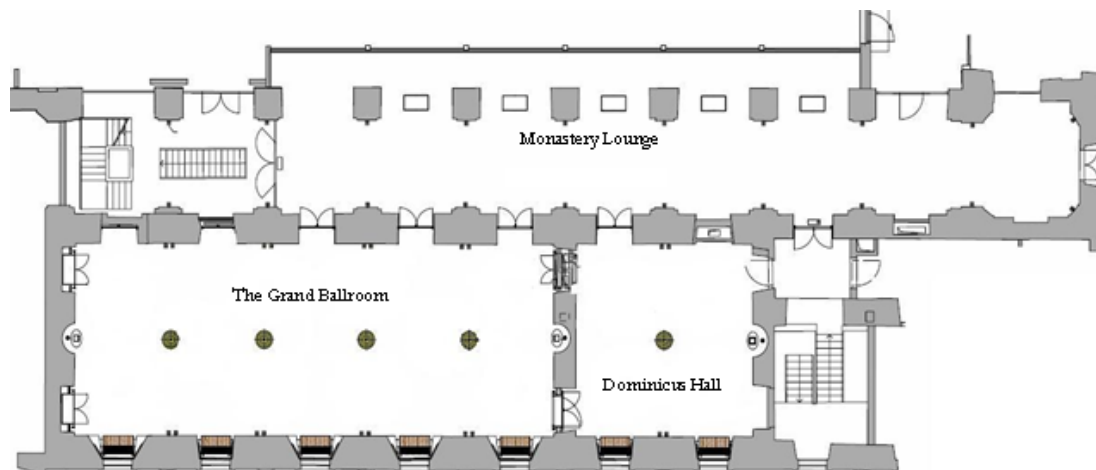

MICE FACTSHEET

If people are more productive in spaces that inspire, then our facilities will deliver impressive results. Our sensitive renovation of this historic site offers a stimulating base for a conference or meeting. Combined with 99 rooms and suites, the Mandarin Oriental Prague is the perfect hidden urban hideaway in the Lesser town of Prague.

Discover historic, inspiring and unique ambience of the Mandarin Oriental, Prague.

This former refectory of the original Baroque monastery is flooded with natural light. Vaulted ceilings span our 160 square-metre Grand Ballroom which can accommodate over 126 guests. Our Small Ballroom measuring 60 square-metres and seats up to 45 guests. There is also a 56 square-metre ancillary room for breakdown sessions or private dining for up to 24 persons.

Room	Theatre	Classroom	Boardroom	U-Shape	Rounds	Reception	Dimensions
Grand Ballroom	126	74	50	50	96	200	20.7 x 7.6 m
Dominicus Hall	45	32	20	18	32	100	7.6 x 7.6 m
Monastery Lounge	n/a	n/a	n/a	n/a	n/a	150	34.7 x 3.4 m
Boardroom 2	n/a	n/a	12	n/a	n/a	n/a	6.2 x 3.4 m